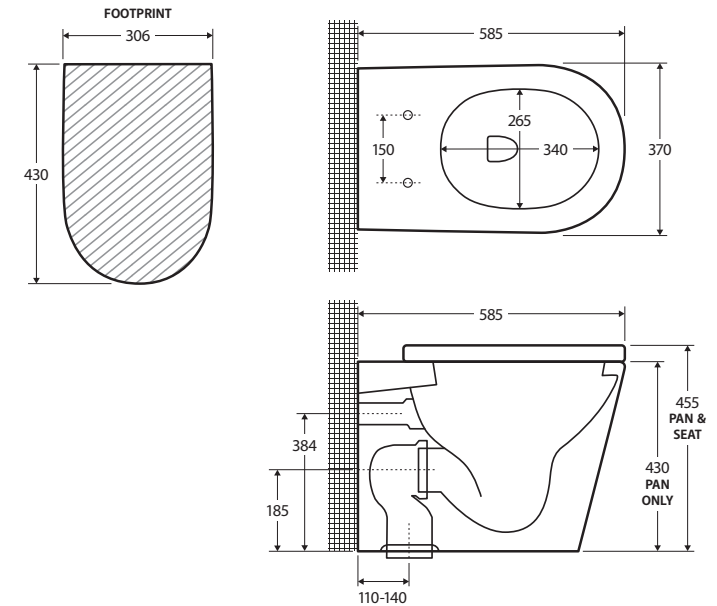

Isabella WALL-FACED TOILET

Features

- Rimless hygienic flush
- Gloss white finish
- Concealed pan for easy cleaning
- UF quick release, soft close seat
- Can be installed as P-Trap or S-Trap
- Stainless steel hinges
- Floor mounting screws included
- **WELS 4 Star rated, 4.4L/3L (3.3L average flush) when used with R&T cistern**

Cistern and flush buttons required (sold separately)

Available in

P-Trap
Pan & Seat
K019-PS

S-Trap
Pan & Seat
K019A-PS

Cleaning & Care

- The toilet seat may be removed for cleaning - depress the quick release buttons and lift up.
- Clean only with a soft cloth or sponge using warm water and mild soap or detergent. Do not use any abrasive cleaning materials.
- Do not use any solvents or corrosive liquids.

While we aim to ensure specifications are correct at the time of publication, Fienza reserves the right to make modifications without prior notice. Physical colour may vary from image shown. All measurements are shown in millimetres. For ceramic products, please allow +/- 10 mm tolerance for manufacturing variance. Always use physical product measurements for mark-ups and roughing-in as the technical drawing may differ from actual product received.